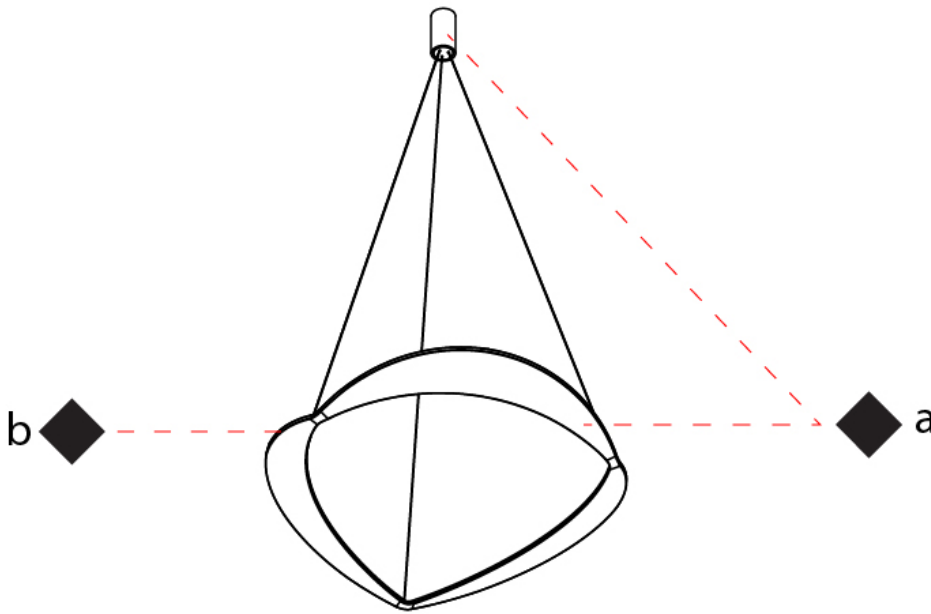

DIADEMA 1 SUSPENSION

D41008-

PROJECT	_____
TYPE	_____
SPECIFIER	_____
QUANTITY	_____
DATE	_____

D