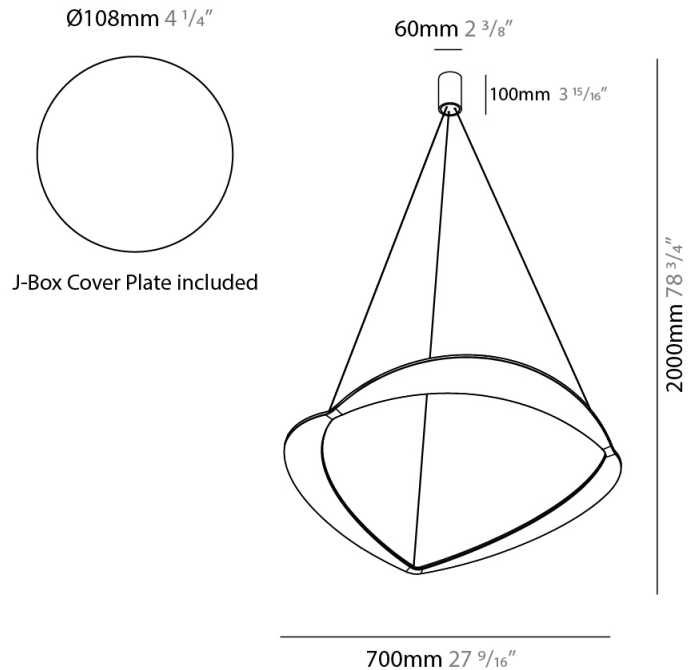

DIADEMA 1 SUSPENSION

D41006-

base number   Finish
Options

PROJECT	_____
TYPE	_____
SPECIFIER	_____
QUANTITY	_____
DATE	_____

1. To build a product code in our configurator select the specify button on the base model # product page
2. To build a manual product code on this datasheet choose from the options listed below in blue font and add the suffix to the base model #

GENERAL

Series: Diadema
Subseries: Diadema 1
Brand: Icone
Division: Design
Mounting Type: Suspension
Mounting Location: Ceiling
Subcategory: Pendant

PHYSICAL

Shape: Abstract
Diameter (mm): 700
Diameter (in): 27 ⁹/₁₆
Height (mm): 2000
Height (in): 78 ³/₄
Light Distribution: Indirect
Fixture Finish: WHI / WAM / GLF
Fixture Material: Aluminum

ELECTRICAL

Lamp Type: LED
Total Output Wattage (W): 60
Dimming: Electronic Low Voltage Dimming
Input Voltage (V): 120Vac Direct Line

LED

Number of LEDs: 3
Color Temperature (°K): 3000
Nominal Lumen (lm): 5100
CRI: >90 CRI
Lamp Life (hrs): 50000

OPTICAL

RATINGS AND CERTIFICATIONS

Certified By: Certified for North American Standards
IP rating: IP20