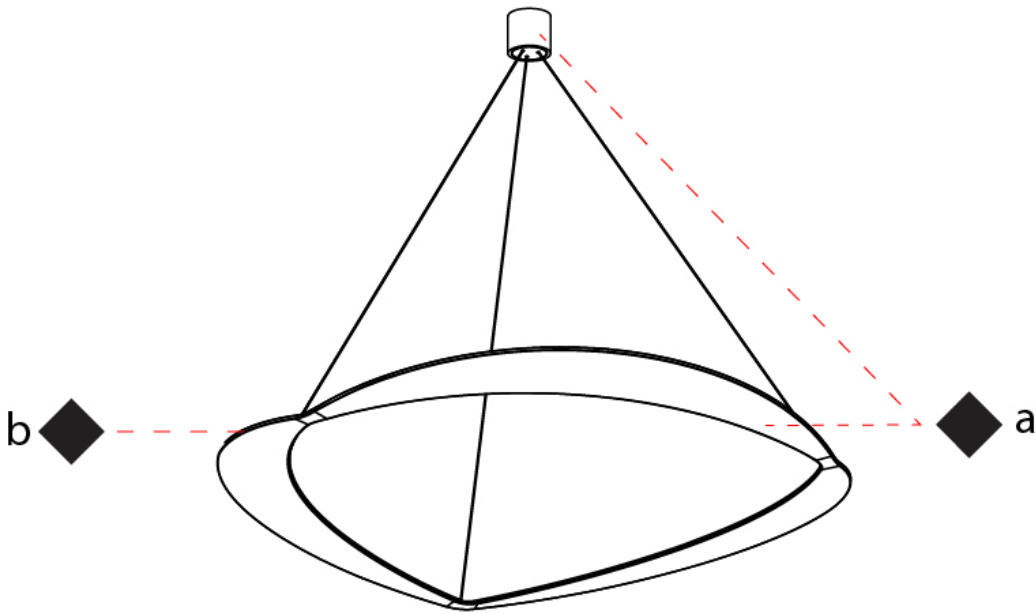

DIADEMA 1 SUSPENSION

D41004-

PROJECT _____

TYPE _____

SPECIFIER _____

QUANTITY _____

DATE _____

D