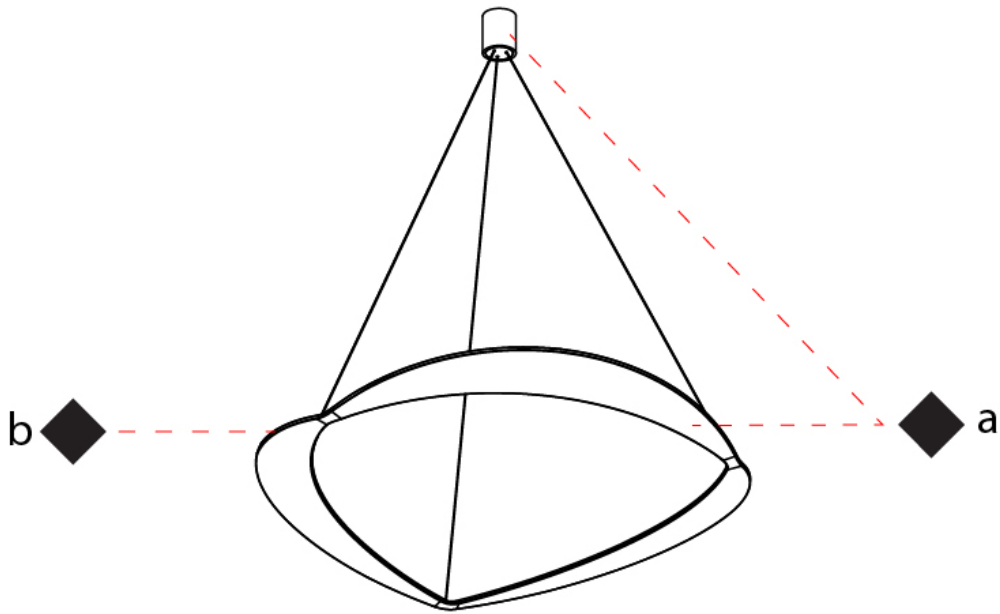

DIADEMA 1 SUSPENSION

D41006-

PROJECT _____

TYPE _____

SPECIFIER _____

QUANTITY _____

DATE _____

D